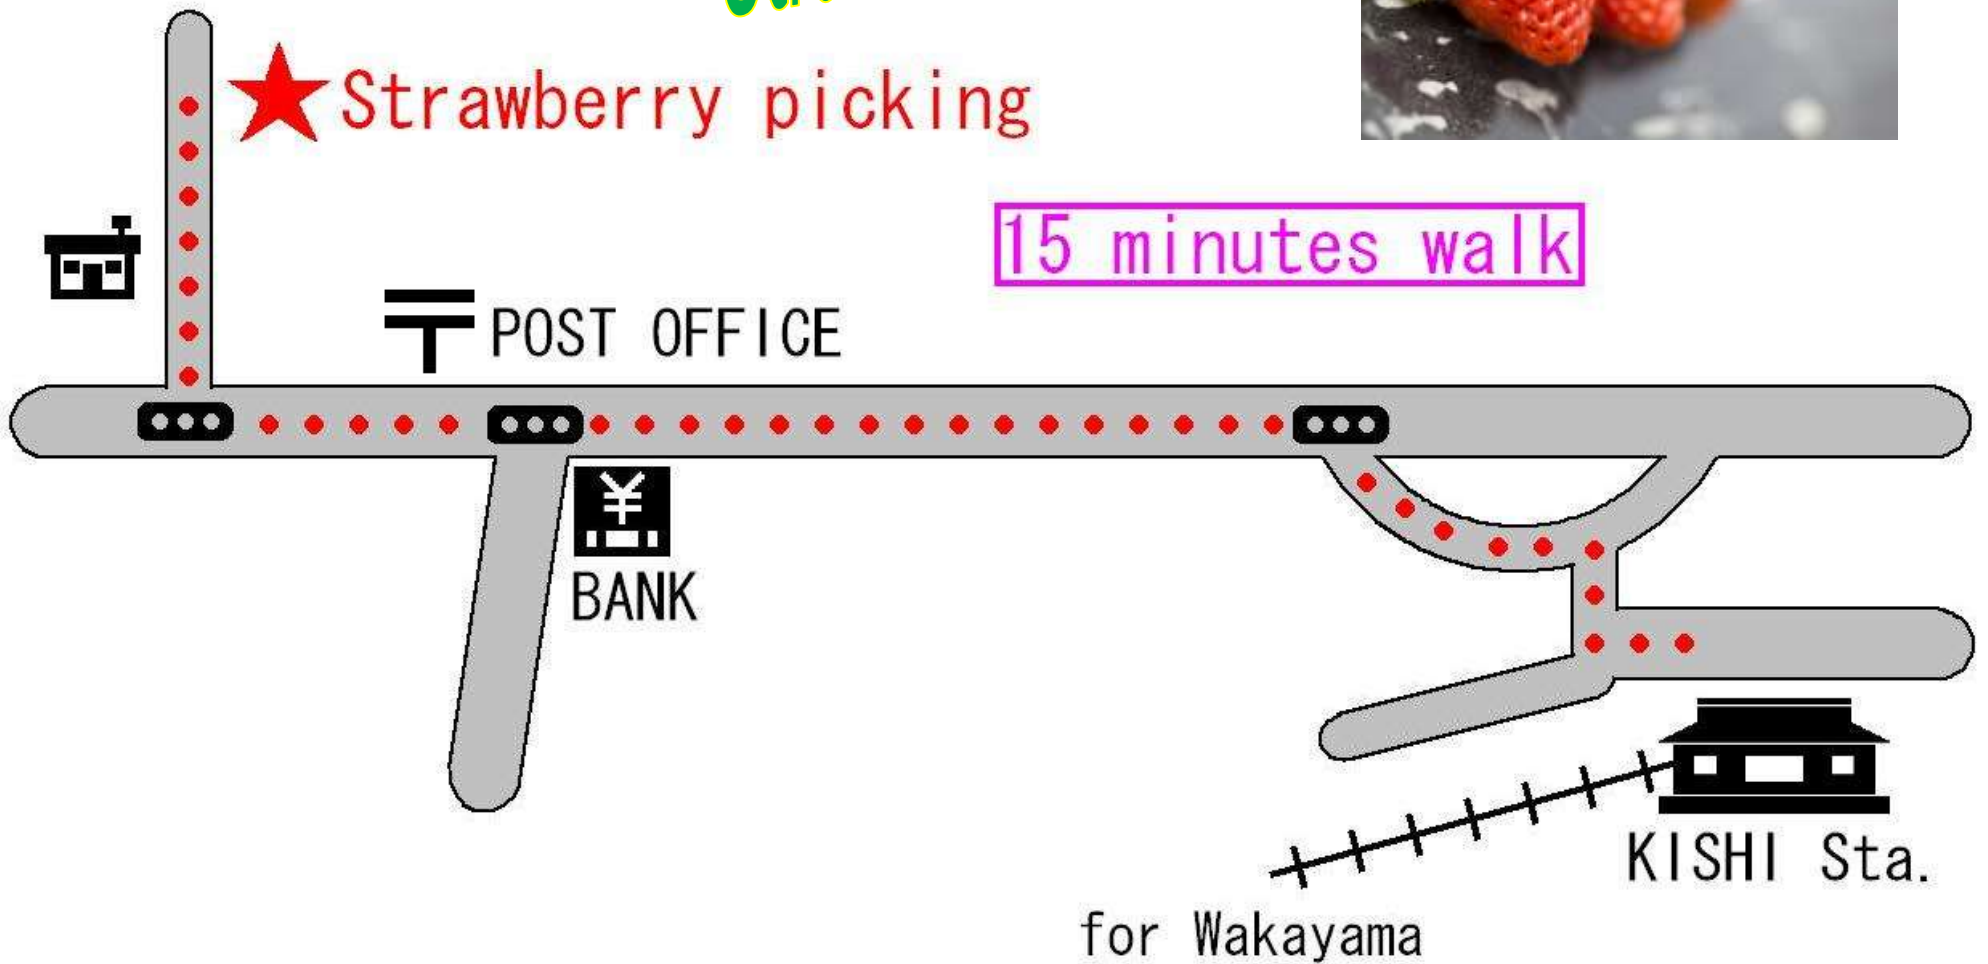

Strawberry picking

草莓采摘

start to February 1

最好吃的时候

Strawberries are now in season

■ Open 9:00—15:00

■ Admission Fee Adult: 1500yen

Child: 1000yen (6—12years old)

Infant: 700yen (3—5years old)

■ Reservation required **Phone:0736-64-7212**

Do you have
a one-day pass?

→ You can get a
10% discount!!